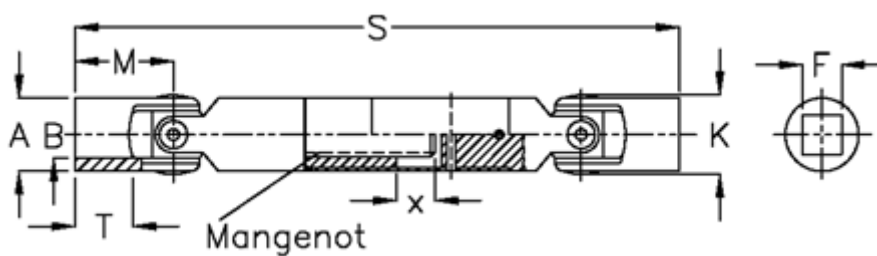

# Data Sheet

Article number: 077321042

Description: Slip shaft 0.732.104.002 hardened bushes  
S=264 X=60 Square 16H9

## Measures

A	= 32
F	= 16
Longitudinal ribs	= 6x16x20
M	= 43
MD max N m	= 60
s	= 264
T	= 25
x	= 60